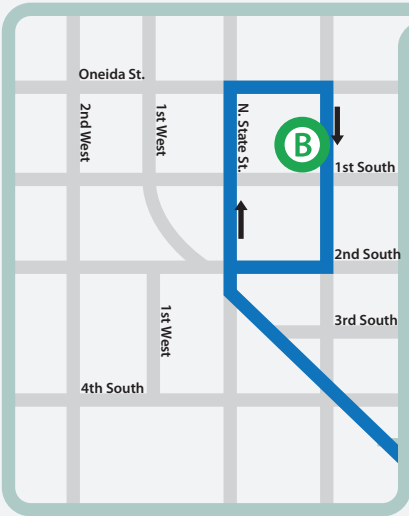

Preston

Preston

- Bus Stop
- Transit Center
- Admin Bldg
- Bus Route

Franklin

Lewiston

Lewiston

Richmond

Clarkston

Trenton

• Please note that not all stops are shown. For a full list of stops visit our website at: www.cvtdbus.org

Newton

Amalga

Smithfield

Cache Junction

Hyde Park

North Logan

Effective: Jan 2015

A.M. Bus from Logan to Preston

BUS STOP	CVTD OFFICES	TRANSIT CENTER 150 E. 500 N.	N. LOGAN MOVIES 5	SMITHFIELD LEE'S MARKET	RICHMOND HWY 91	LEWISTON 50 W. CENTER	FRANKLIN	PRESTON 75 S. 100 E.
Bus 1	4:55	5:05	5:12	5:17	5:25	5:35	5:42	5:55
Bus 2	5:55	6:05	6:12	6:17	6:25	6:35	6:42	6:55

A.M. Bus from Preston to Logan

BUS STOP	PRESTON 75 S. 100 E.	FRANKLIN	LEWISTON 50 W. CENTER	RICHMOND HWY 91	SMITHFIELD DOLLAR TREE	N. LOGAN TESORO	TRANSIT CENTER 150 E. 500 N.	CVTD OFFICES
Bus 1	6:00	6:10	6:17	6:25	6:34	6:38	6:45	6:55
Bus 2	7:00	7:10	7:17	7:25	7:34	7:38	7:45	7:55