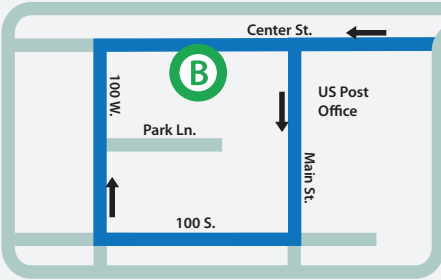

Preston

Preston

- Bus Stop
- Transit Center
- Admin Bldg
- Bus Route

Franklin

Lewiston

Lewiston

Richmond

Clarkston

Trenton

• Please note that not all stops are shown. For a full list of stops visit our website at: www.cvtdbus.org

Newton

Amalga

Smithfield

Cache Junction

Hyde Park

North Logan

600 N
600 W
500 N

150 E 500 N
Logan, UT 84321

Fare-Free

CVTD Time Tables

Cache Valley Transit District

B The bus stop indicators shown on the map correspond to the time stops on the schedule.

Monday - Friday Service. No Saturday or Sunday Service.

Effective: Jan 2015

A.M. Bus from Logan to Preston

BUS STOP	CVTD OFFICES	TRANSIT CENTER 150 E. 500 N.	N. LOGAN MOVIES 5	SMITHFIELD LEE'S MARKET	RICHMOND HWY 91	LEWISTON 50 W. CENTER	FRANKLIN	PRESTON 75 S. 100 E.
Bus 1	4:55	5:05	5:12	5:17	5:25	5:35	5:42	5:55
Bus 2	5:55	6:05	6:12	6:17	6:25	6:35	6:42	6:55